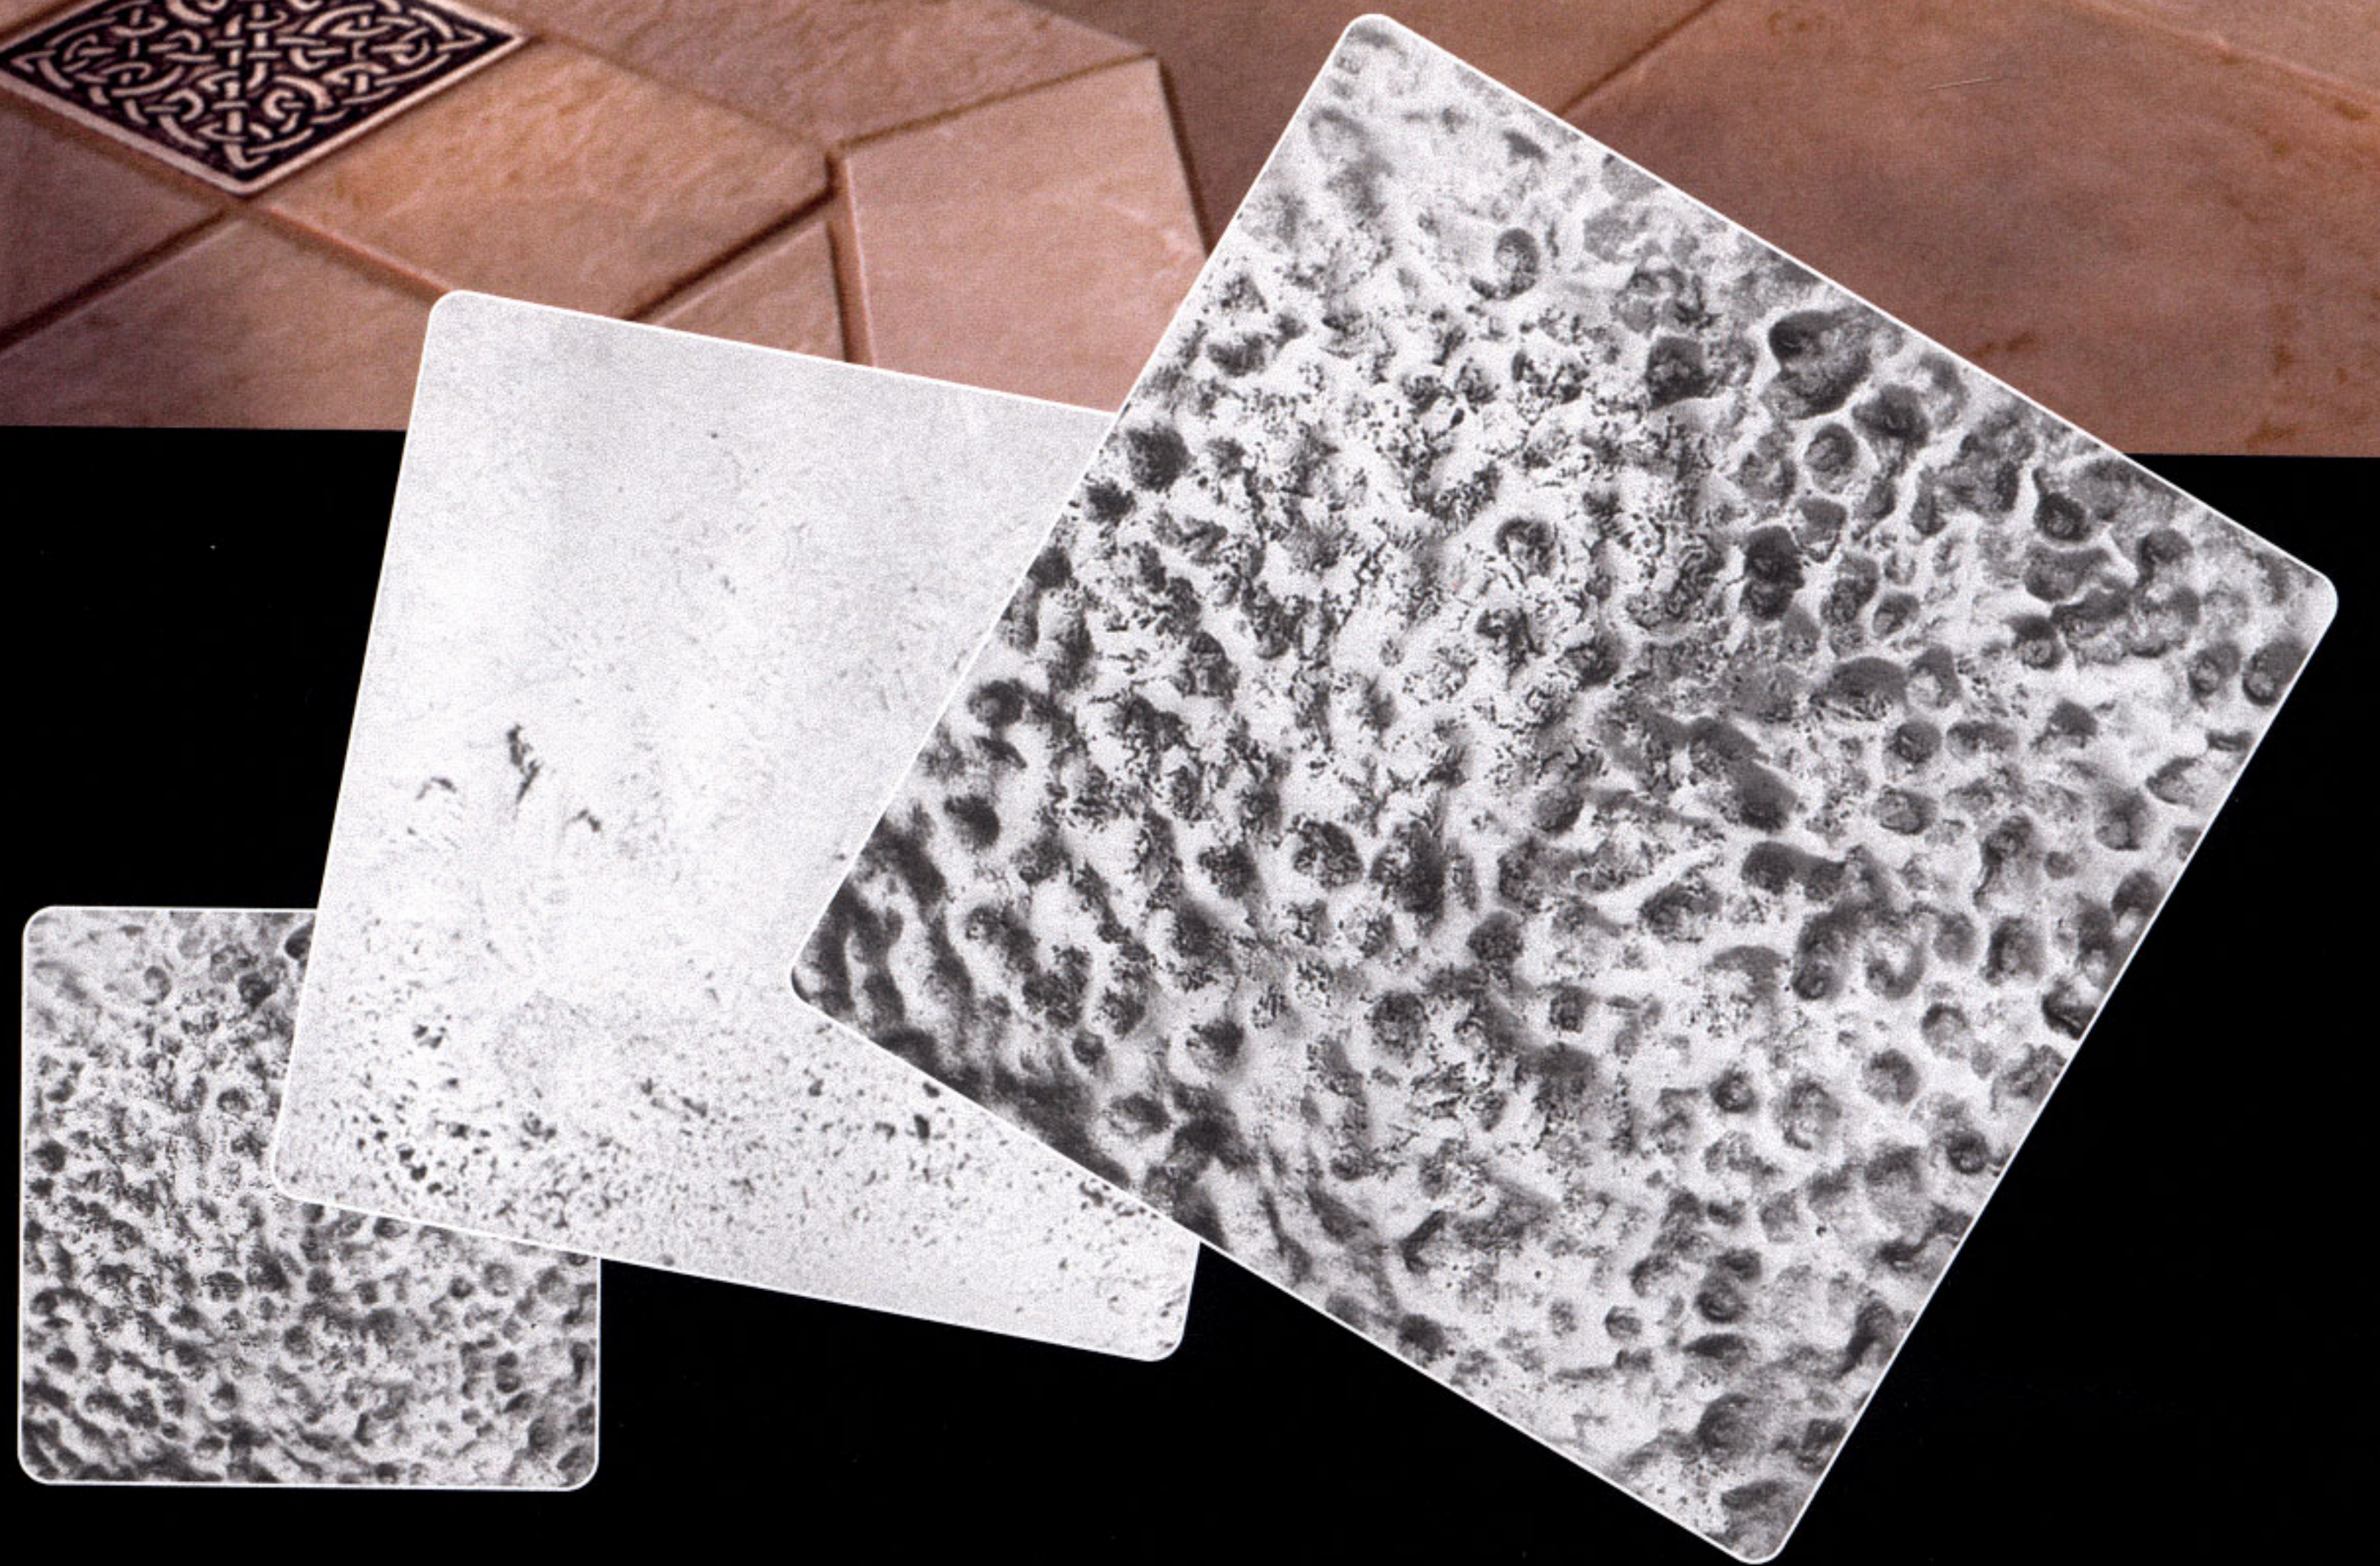

METAL ACCENTS

BATHROOM INSTALLATION WITH PEWTER DECO-4-62

TE01

Both plain and
hammered tiles are
available in all sizes!
(1.25", 2", 4" and 6")
Hammered (TE01) is also
available in 1" & .75" size.

DECO-4-01

DECO-4-02

DECO-4-03

DECO-4-04

DECO-4-05

DECO-4-06

DECO-4-07

DECO-4-08